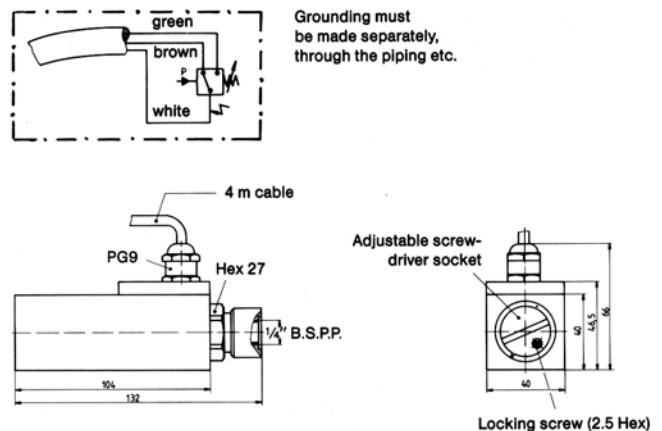

標準 (插頭, ISO 4400)	略	
帶指示燈的 DIN 插頭	24 VDC	G0Q
	220 VAC/50 Hz	W57
- APS 350-SODO-V-G0Q-EX** 特殊代號

無	Omit
防爆型	EX

接線圖

帶指示燈的 DIN 電接頭壓力繼電器

防爆

壓力繼電器 (全部公制尺寸 mm)

管式	板式連接
<p>APS◆◆◆-P0-D0 / DL</p> <p>Hex 27</p> <p>Adjustable screw-driver socket</p> <p>Locking screw 2.5 Hex</p> <p>1/4" B.S.P.P.</p>	<p>APS◆◆◆-S0-D0 / DL</p> <p>Adjustable screw-driver socket</p> <p>Locking screw 2.5 Hex</p> <p>O-Ring 7 x 1.5 70° Shore Viton</p> <p>2 Fixing screws M5 x 70 DIN 912-12.9 (must be ordered separately)</p>
<p>APS◆◆◆-P0-H0</p> <p>Hex 27</p> <p>Knurled adjusting knob</p> <p>Locking screw 2.5 Hex</p> <p>1/4" B.S.P.P.</p>	<p>APS◆◆◆-S0-H0</p> <p>Knurled adjusting knob</p> <p>Locking screw 2.5 Hex</p> <p>O-Ring 7 x 1.5 70° Shore Viton</p> <p>2 Fixing screws M5 x 70 DIN 912-12.9 (must be ordered separately)</p>
<p>APS◆◆◆-P0-HL</p> <p>Hex 27</p> <p>1/4" B.S.P.P.</p>	<p>APS◆◆◆-S0-HL</p> <p>O-Ring 7 x 1.5 70° Shore Viton</p> <p>2 Fixing screws M5 x 70 DIN 912-12.9 (must be ordered separately)</p>

板式 90° 安裝式	面板安裝式
<p>APS◆◆◆-SA-D0 / DL</p>  <p>O-Ring 7 x 1.5 70° Shore Viton</p> <p>2 Fixing screws M5 x 45 DIN 912-12.9 (must be ordered separately)</p> <p>Adjustable screw- driver socket</p> <p>Locking screw 2.5 Hex</p>	<p>APS◆◆◆-F0-D0 / DL</p>  <p>Adjustable screw- driver socket</p> <p>Hex 27</p> <p>Locking screw 2.5 Hex</p> <p>1/4\" B.S.P.P.</p>
<p>APS◆◆◆-SA-H0</p>  <p>O-Ring 7 x 1.5 70° Shore Viton</p> <p>2 Fixing screws M5 x 45 DIN 912-12.9 (must be ordered separately)</p> <p>Knurled adjusting knob</p> <p>Locking screw 2.5 Hex</p>	<p>APS◆◆◆-F0-H0</p>  <p>Knurled adjusting knob</p> <p>Hex 27</p> <p>Locking screw 2.5 Hex</p> <p>1/4\" B.S.P.P.</p>
<p>APS◆◆◆-SA-HL</p>  <p>O-Ring 7 x 1.5 70° Shore Viton</p> <p>2 Fixing screws M5 x 45 DIN 912-12.9 (must be ordered separately)</p> <p>Knurled ad- justing knob with key-lock</p>	<p>APS◆◆◆-F0-HL</p>  <p>Knurled ad- justing knob with key-lock</p> <p>Hex 27</p> <p>1/4\" B.S.P.P.</p>